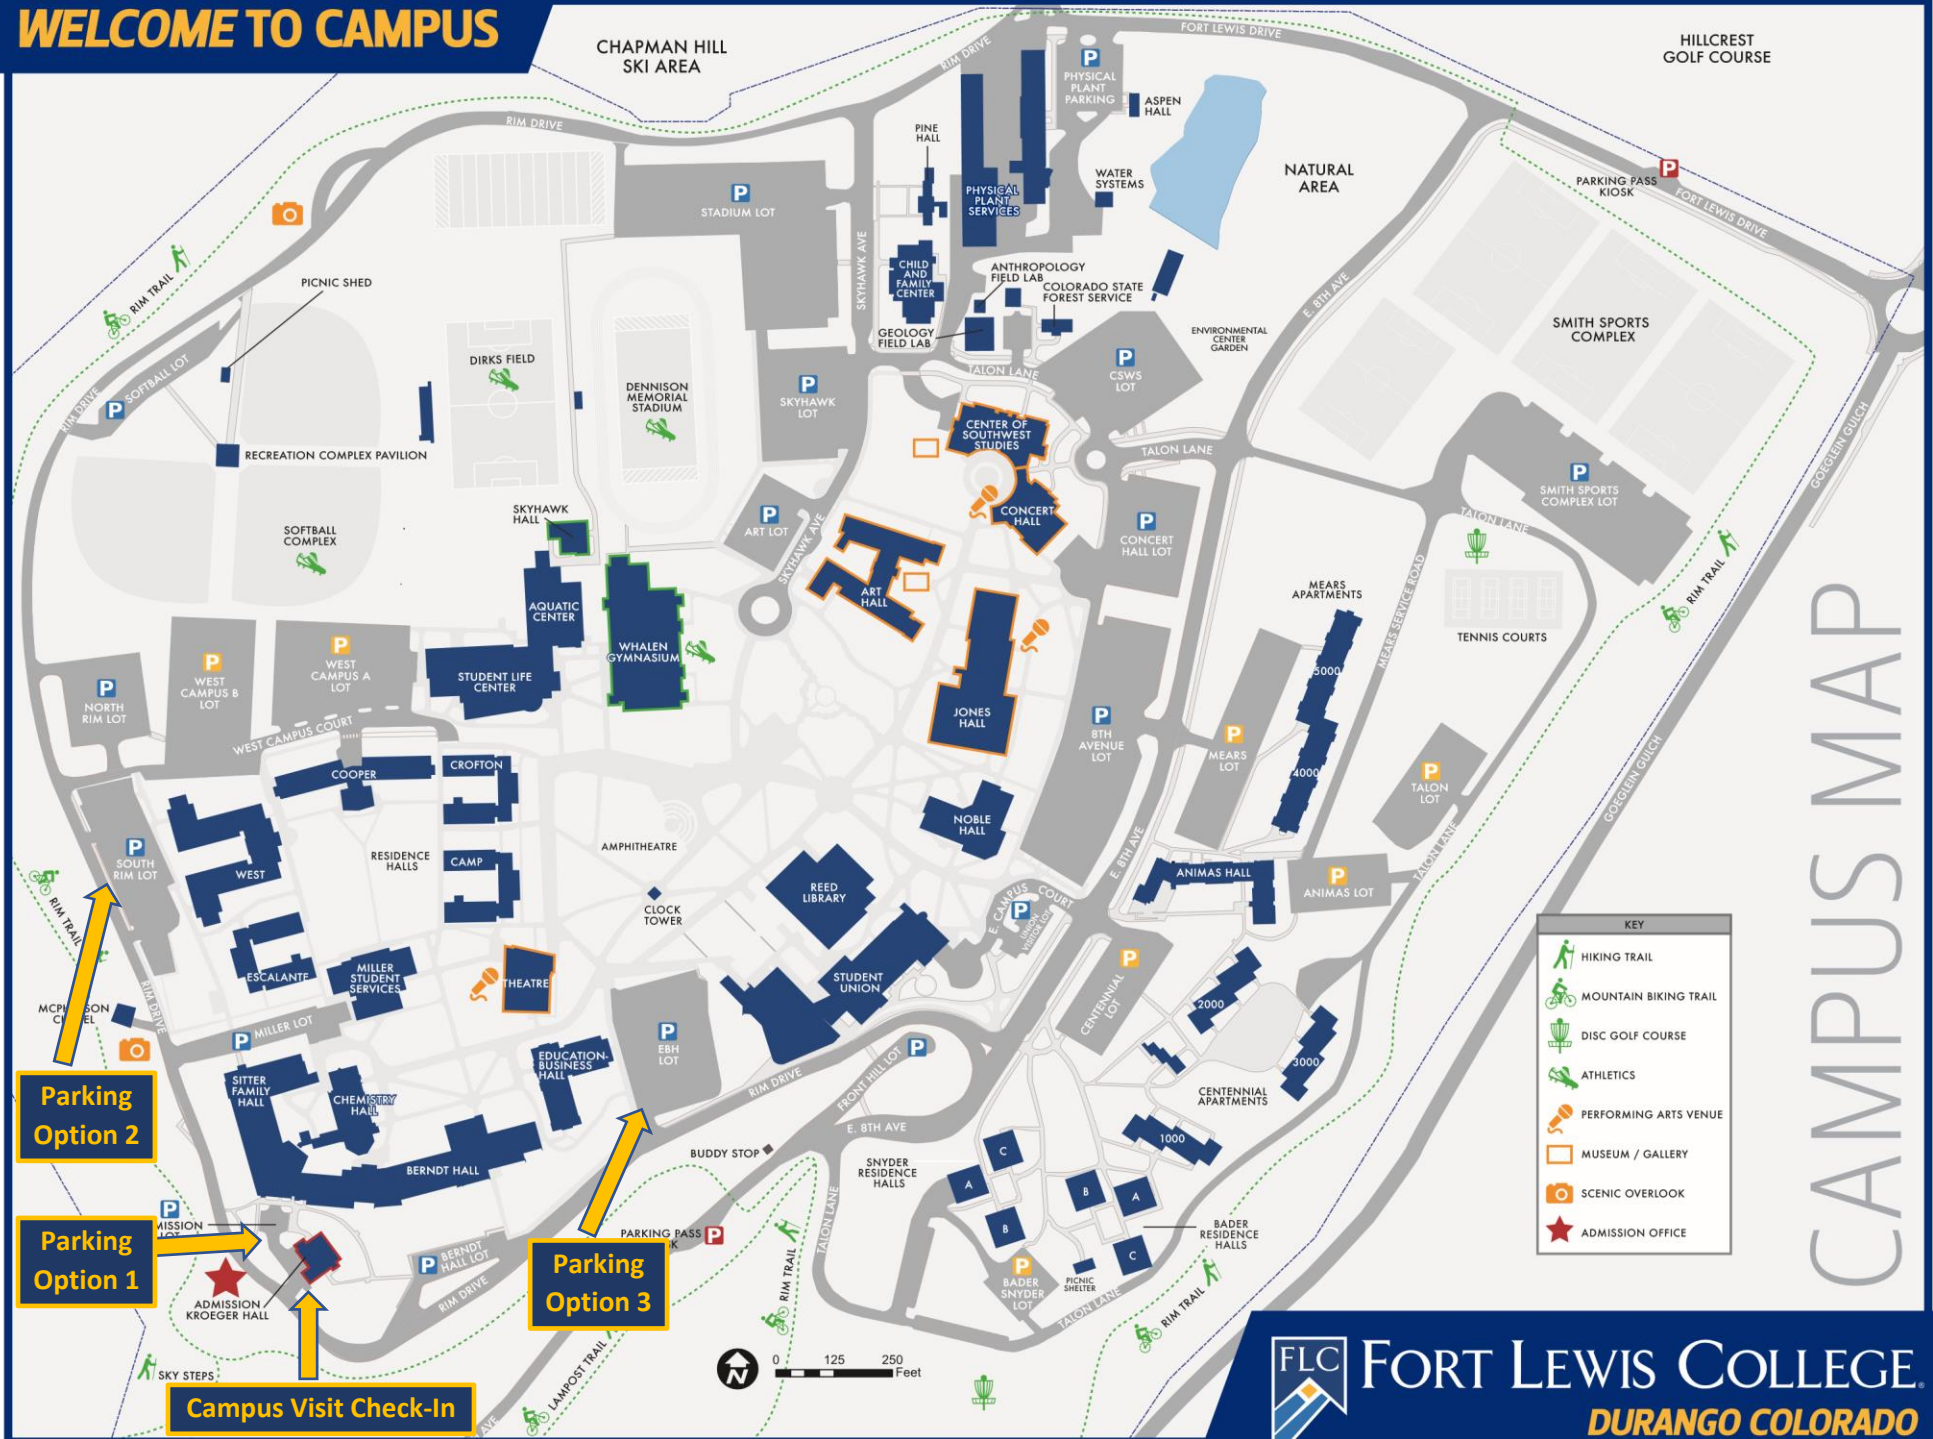

WELCOME TO CAMPUS

CAMPUS MAP

KEY	
	HIKING TRAIL
	MOUNTAIN BIKING TRAIL
	DISC GOLF COURSE
	ATHLETICS
	PERFORMING ARTS VENUE
	MUSEUM / GALLERY
	SCENIC OVERLOOK
	ADMISSION OFFICE

FORT LEWIS COLLEGE
DURANGO COLORADO