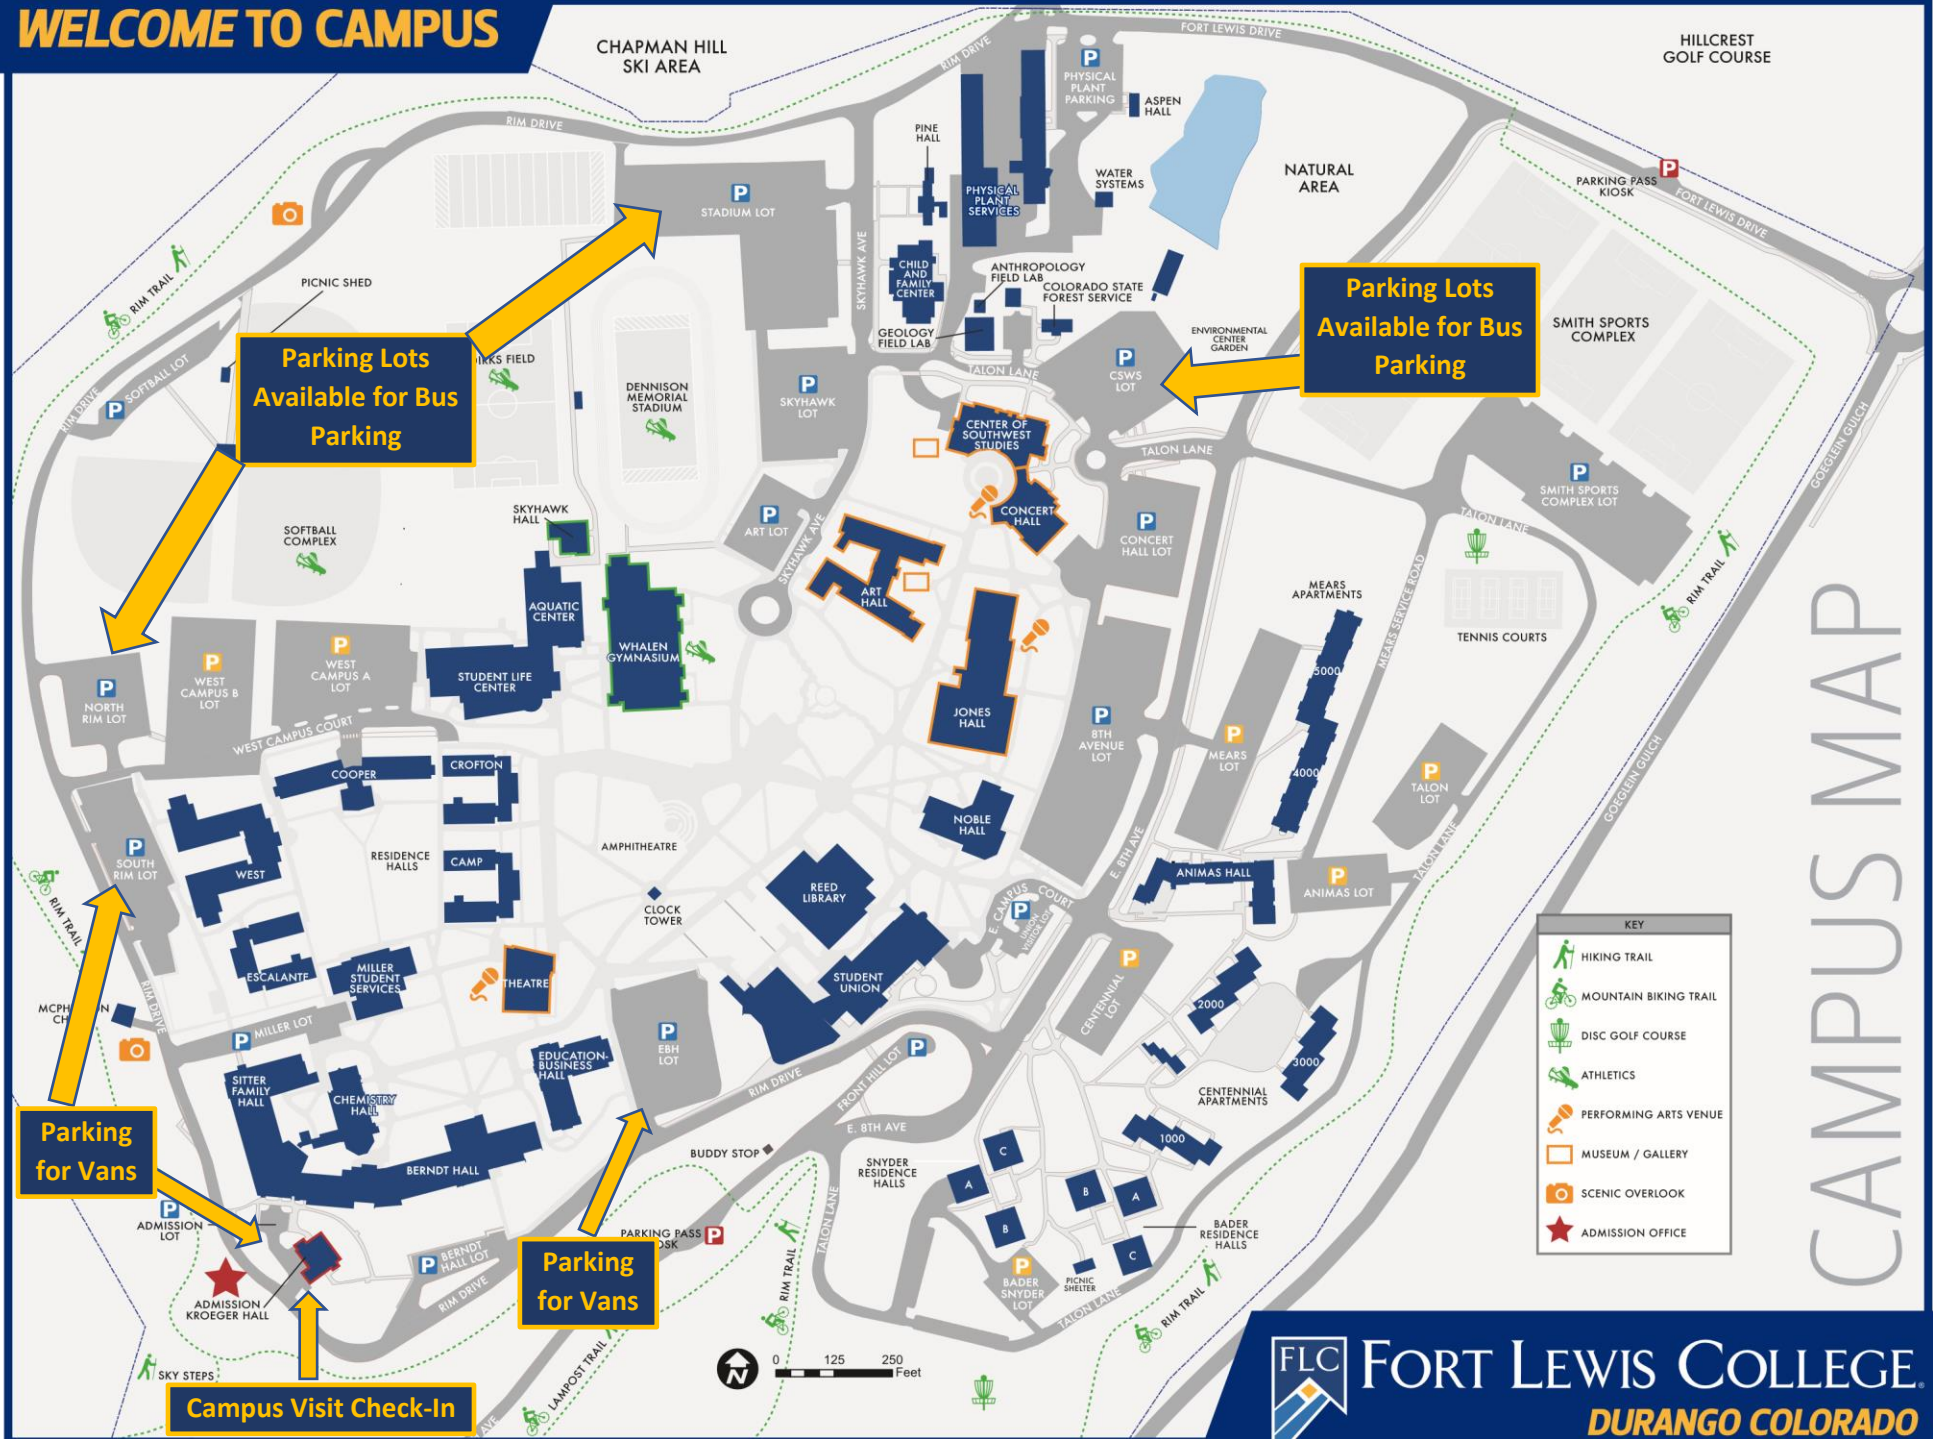

WELCOME TO CAMPUS

CAMPUS MAP

KEY	
	HIKING TRAIL
	MOUNTAIN BIKING TRAIL
	DISC GOLF COURSE
	ATHLETICS
	PERFORMING ARTS VENUE
	MUSEUM / GALLERY
	SCENIC OVERLOOK
	ADMISSION OFFICE

FORT LEWIS COLLEGE
DURANGO COLORADO