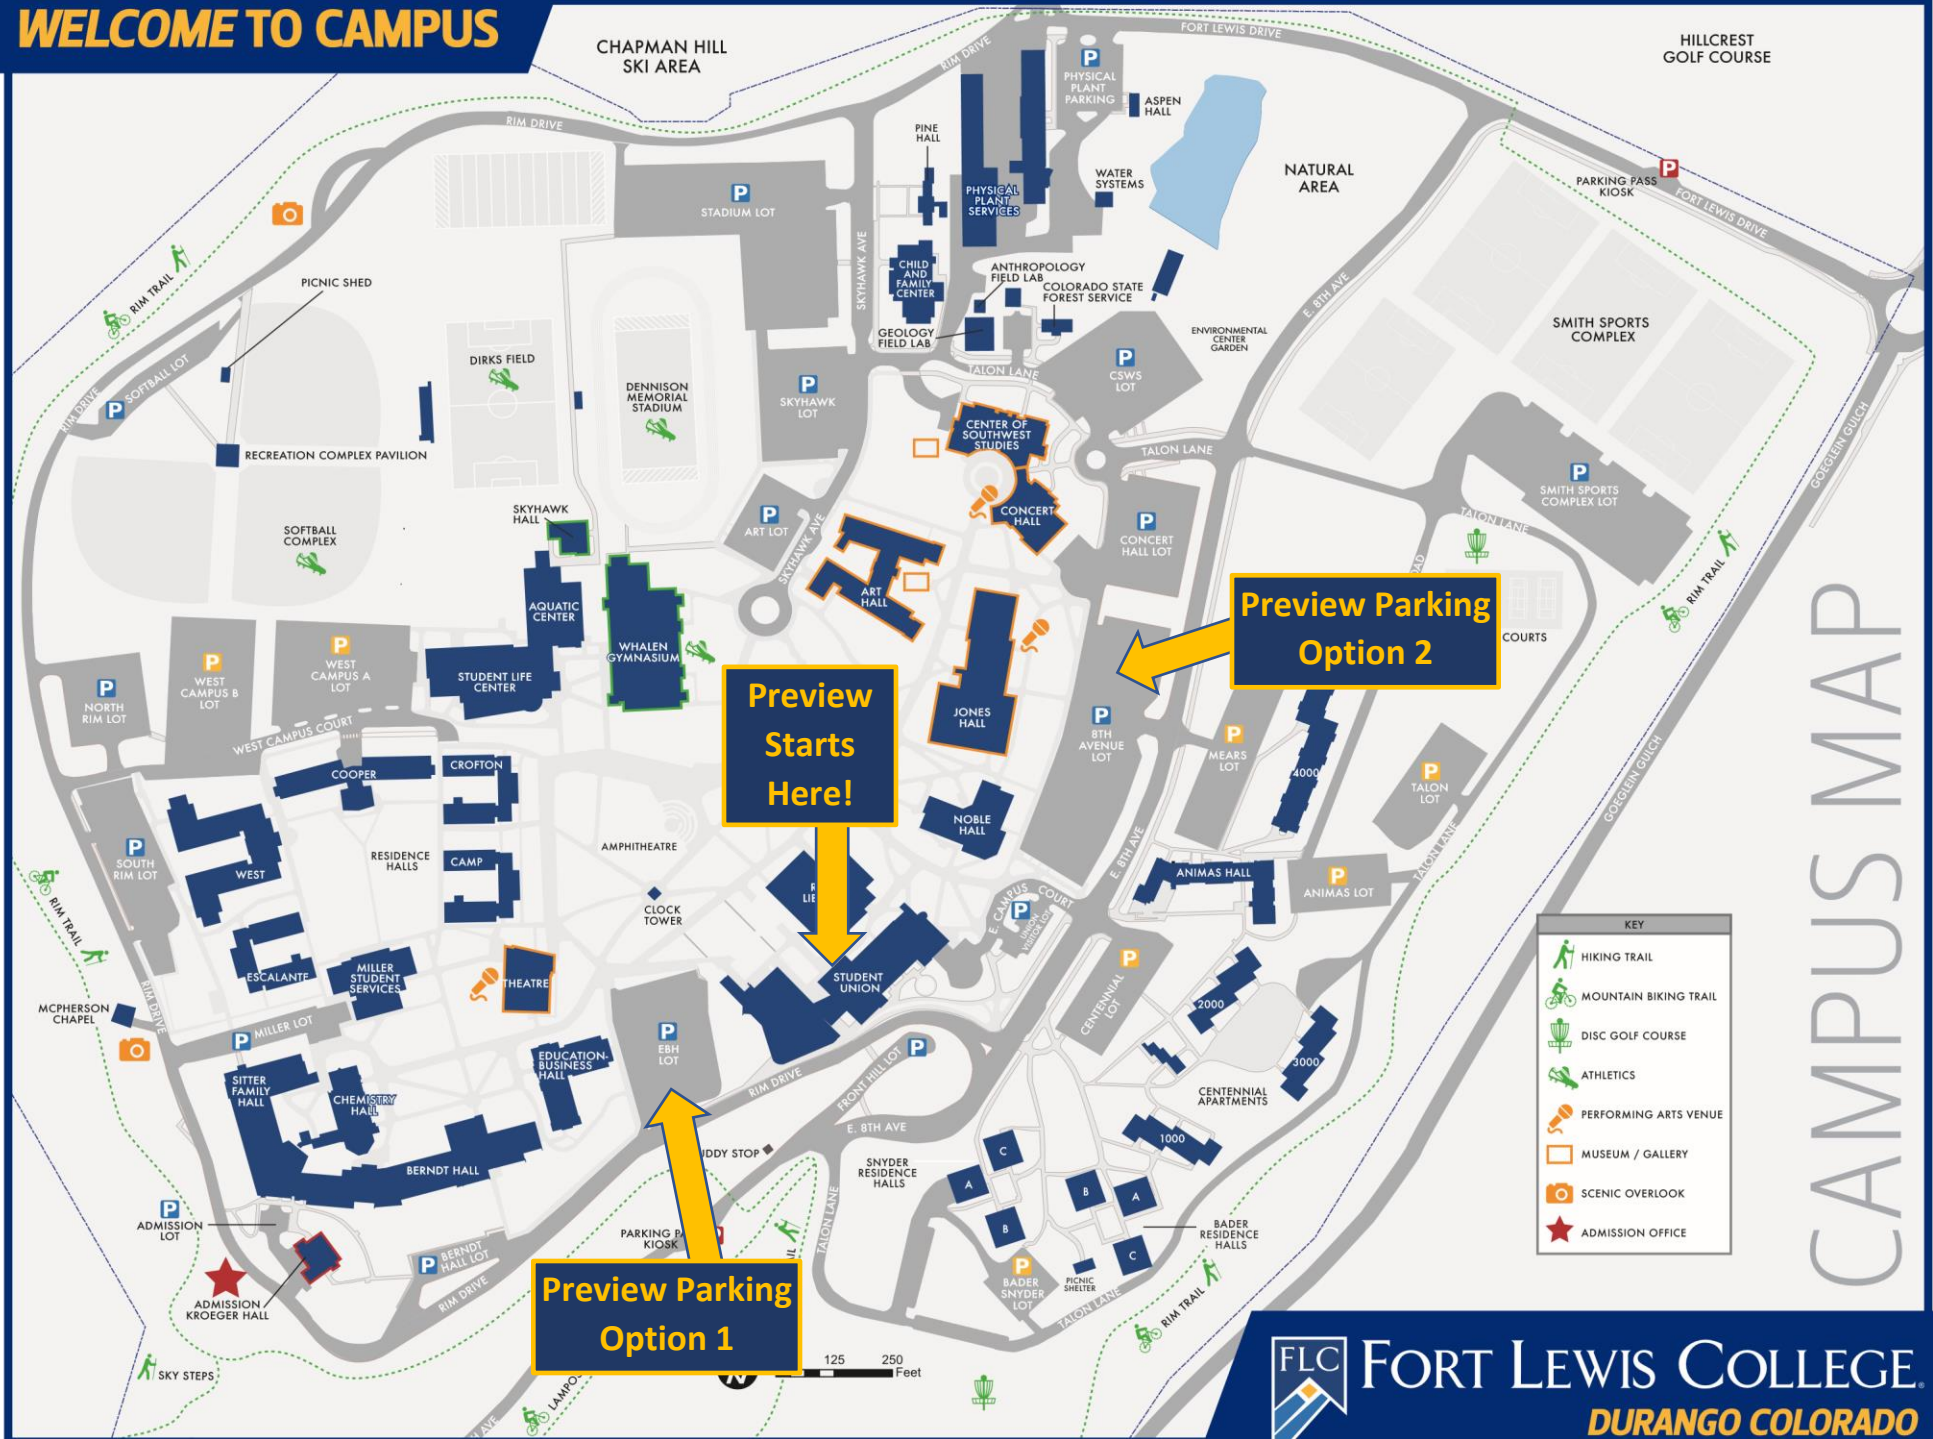

# WELCOME TO CAMPUS

**Preview Starts Here!**

**Preview Parking Option 1**

**Preview Parking Option 2**

KEY	
	HIKING TRAIL
	MOUNTAIN BIKING TRAIL
	DISC GOLF COURSE
	ATHLETICS
	PERFORMING ARTS VENUE
	MUSEUM / GALLERY
	SCENIC OVERLOOK
	ADMISSION OFFICE

CAMPUS MAP

**FORT LEWIS COLLEGE**  
DURANGO COLORADO