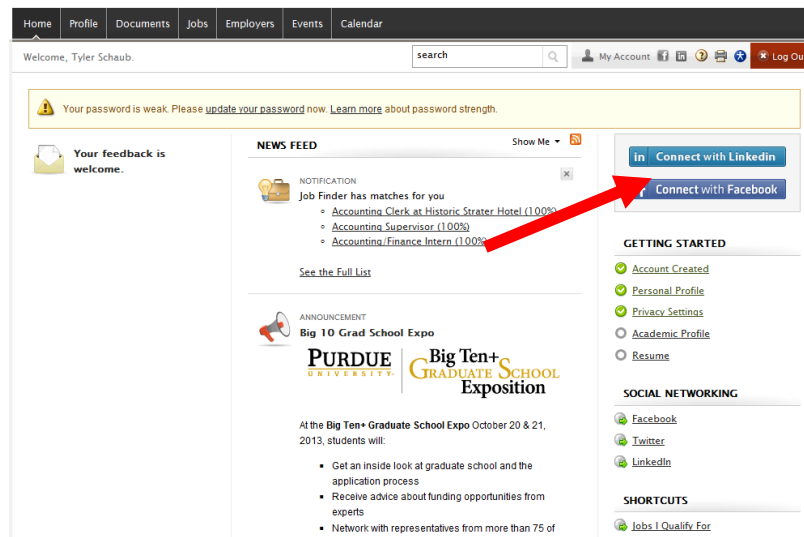

Connecting Your LinkedIn Profile to Skyhawks Job Source

- 1) Go to the Career Services Webpage and login to Skyhawks Job Source. <http://www.fortlewis.edu/careerservices/>

- 2) Connect your LinkedIn page to your account & Join the Fort Lewis College Career Services Group.

- 3) You'll automatically be entered to win a Purgatory Season Pass!

4) Rules:

- To enter you must connect your LinkedIn account to the Skyhawks Job Source AND Join the Fort Lewis College Career Services Group to win.
- Additional entries—You can get one additional entry for each workshop or event that you fully attend during our Fall Calendar. The more you attend the more chance to win! *No entry will be available for students who arrive late or leave early from a workshop.*
- Winner will be announced on **December 2nd, 2013** on our LinkedIn group page. Winner will have one week to claim their prize before another winner will be chosen. *Winner will need to be currently enrolled for 12 credits to be eligible per Purgatory's Student Pass Policy: <http://winter.durangomountainresort.com/ticketsrentalslessons/season-pass/>*